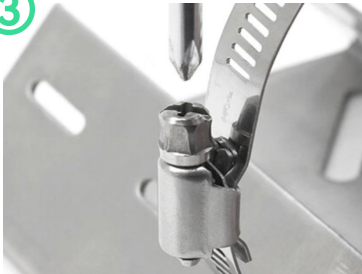

Interface

Dimension

Unit:inch(mm)

Installation

①

Remove the throat clamp, rotate it, loosen it, and open it

②

Surrounding installation column (clamp)

③

Use a screwdriver for the correct interface tighten

④

Insert screws into the top and bottom center hole

⑤

Tighten the flat head six legged screw with a wrench

⑥

Insert the bracket into the clamp

x1

L-shaped stainless steel
double groove bracket

x1

Hoop

x1

RCA to 3.5mm adapter

x1

RCA to 2-core wire