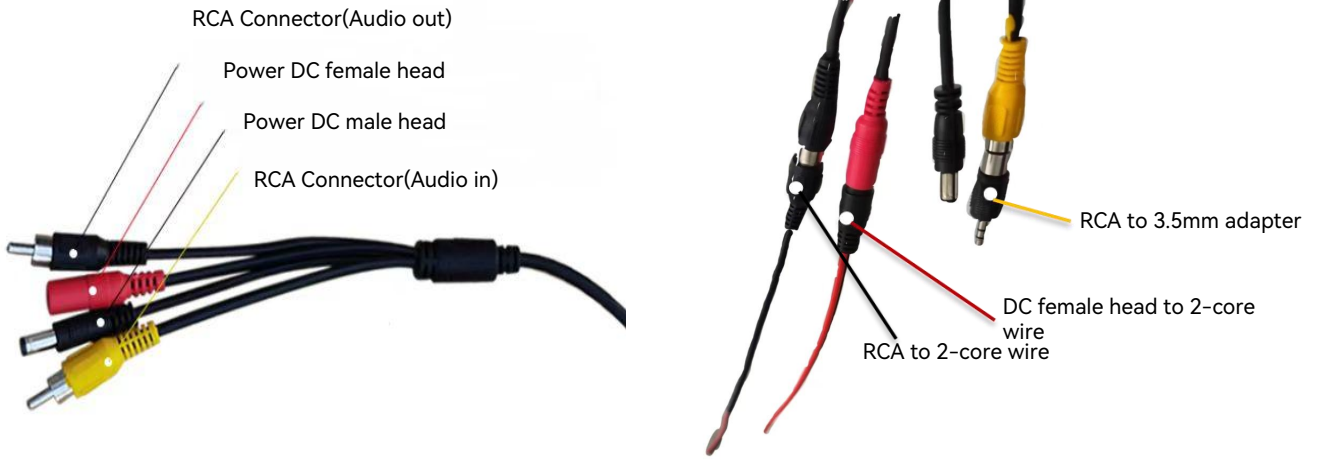

Interface

Dimension

Unit:inch(mm)