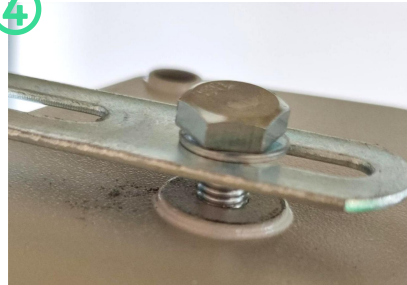

Interface

Dimension

Unit:inch(mm)

Installation

①

Remove the throat clamp, rotate it, loosen it, and open it

②

Surrounding installation column (clamp)

③

Use a screwdriver for the correct interface tighten

④

Insert screws into the top and bottom center hole

⑤

Tighten the flat head six legged screw with a wrench

⑥

Insert the bracket into the clamp