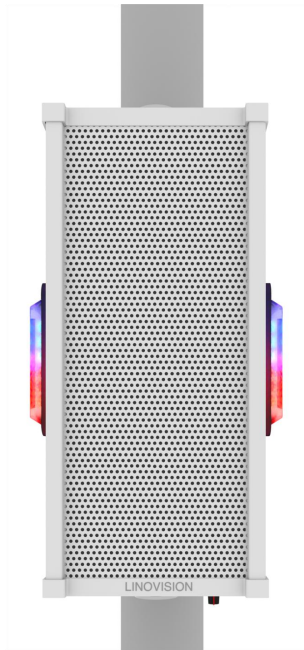

SOLAR-SpeakerP10

Outdoor Loud Speaker, with built-in Microphone and Red/Blue LED Light

This outdoor loud speaker is a great accessory for Linovision GO SOLO and GO BOX series solar powered cameras. When bundled with our cameras, it supports two way talk and customized audio warning based on Ai smart human/vehicle filtering. It is very useful in national parks, entrance gate, parking lots, etc.

Outstanding Features

- Outdoor rated
- 110dB loud speaker for open spaces with hundreds of square meters
- Built-in microphone, sensitivity -32dB
- Clear sound for two-way talk, frequency range: 75Hz ~ 20KHz
- 6-LED Red/Blue strobe light on both sides
- S/N ratio >80dB, Sensitivity 90dB ± 2dB
- Built-in amplifier, work directly with IP cameras
- Support audio input and output
- DC 9V ~ 23V input

Specification

Sound pickup	
Output bias voltage	(R=600Ω)<0.076V
Microphone sensitivity	-32db
S/N	75dB
Amplification circuit gain bandwidth	6MHz
Output Impedance	(f = 1MHz, G = 1)8.5Ω
Output signal amplitude	MAX 2.5Vpp
Pick up range	50-100 m ²
Frequency response	75Hz-20KHz
Loud speaker	
Harmonic distortion	≤0.5%
Frequency response	75-20KHz (±3db)
S/N	≥80dB
Efficiency of digital power amplifier	D-class digital amplifier with an efficiency of 92%
Sensitivity	90dB±2dB/W
Impedance	10KΩ
Rated power	35W
Interface	
RCA audio in	Yellow
RCA audio out	Black
RCA to 3.5mm adapter	Yes
General	
Power supply	DC9-23V/2A/optional POE power supply
Material	Aluminium
Dimension	5.90 × 4.33 × 13.78"(150 × 110 × 350mm)
Weight	4.85lb (2.2Kg)
Environment range	14°F ~ 122°F(-10 ~ 50°C), 95% RH