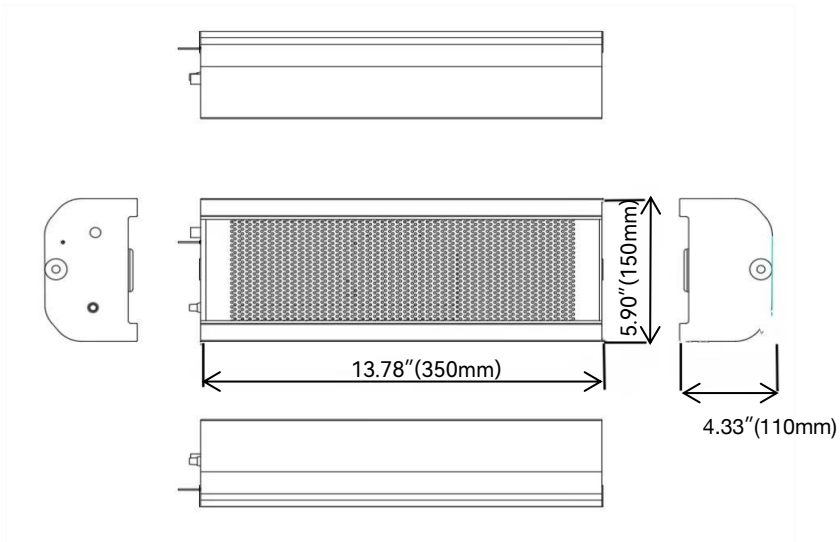

Outstanding Features

- Outdoor rated
- 110dB loud speaker for open spaces with hundreds of square meters
- Built-in microphone, sensitivity -32dB
- Clear sound for two-way talk, frequency range: 75Hz ~ 20KHz
- 6-LED Red/Blue strobe light on both sides
- S/N ratio >80dB, Sensitivity 90dB ± 2dB
- Built-in amplifier, work directly with IP cameras
- Support audio input and output
- DC 9V ~ 23V input

Specification

Sound pickup	
Output bias voltage	(R=600Ω)<0.076V
Microphone sensitivity	-32db
S/N	75dB
Amplification circuit gain bandwidth	6MHz
Output Impedance	(f = 1MHz, G = 1)8.5Ω
Output signal amplitude	MAX 2.5Vpp
Pick up range	50-100 m ²
Frequency response	75Hz-20KHz
Loud speaker	
Harmonic distortion	≤0.5%
Frequency response	75-20KHz (±3db)
S/N	≥80dB
Efficiency of digital power amplifier	D-class digital amplifier with an efficiency of 92%
Sensitivity	90dB±2dB/W
Impedance	10KΩ
Rated power	35W
Interface	
RCA audio in	Yellow
RCA audio out	Black
RCA to 3.5mm adapter	Yes
General	
Power supply	DC9-23V/2A/optional POE power supply
Material	Aluminium
Dimension	5.90 × 4.33 × 13.78"(150 × 110 × 350mm)
Weight	4.85lb (2.2Kg)
Environment range	14°F ~ 122°F(-10 ~ 50°C), 95% RH

Interface

Dimension

Unit:inch(mm)

Installation

①

Remove the throat clamp, rotate it, loosen it, and open it

②

Surrounding installation column (clamp)