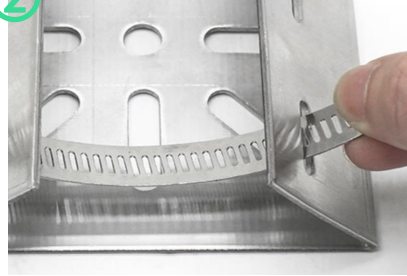

Interface

Dimension

Unit:inch(mm)

Installation

①

Remove the throat clamp, rotate it, loosen it, and open it

②

Surrounding installation column (clamp)

③

Use a screwdriver for the correct interface tighten

④

Insert screws into the top and bottom center hole

⑤

Tighten the flat head six legged screw with a wrench

⑥

Insert the bracket into the clamp