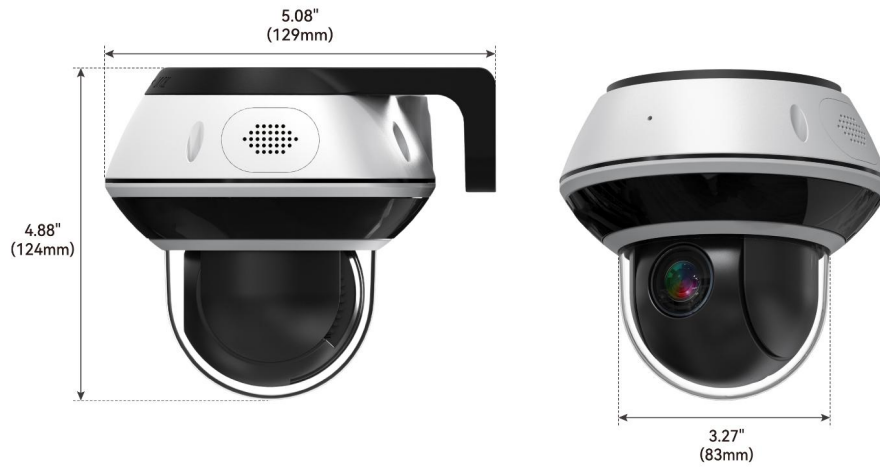

Dimensions

Unit:mm (inch)